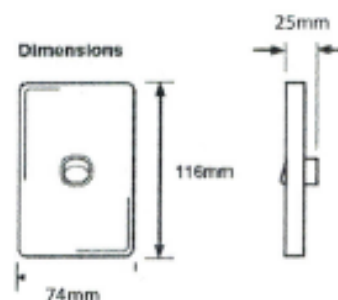

## PRODUCT DATA AND DATA SHEET

**Product Name:** Telephone Outlet Slimline

**Product Code:** N/RJ11A

**Description:** Tesla Slimline Telephone outlet

**Features:**

- Removable snap-on/snap-off cover plates
- Metal cover finishes: MS – Matt Silver, SP – Silver Plastic, MG – Metal Gold
- Dimension: 74mm x 116mm x 25mm
- Horizontal and vertical mount
- 84mm mounting centres

**Product Name:** Data Outlet Slimline

**Product Code:** N/RJ45A

**Description:** Slimline RJ45 Data outlet

**Features:**

- Suitable for Cat 5 networking cable
- Metal cover finishes: MS – Matt Silver, SP – Silver Plastic, MG – Metal Gold
- Removable snap-on/snap-off cover plates
- Reliable connection to internet or network
- Dimension: 74mm x 116mm x 25mm
- 84mm mounting centres