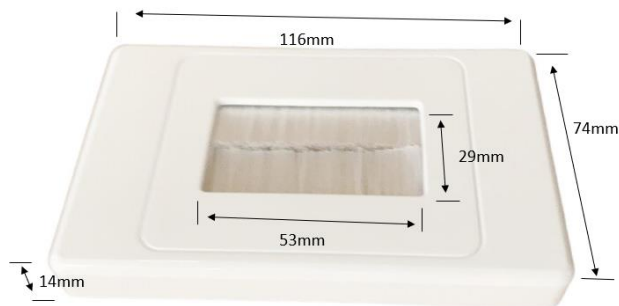

Product Data and Application Sheet

Product Name: Classic Series Bull Nose and Brush Wall Plates

Product Code: BWP, BWPR, BWPF

Description: Classic Series Bull Nose Plate, Classic Series Bull Nose Plate Reverse and Classic Series Brush Plate

Features: **Box quantity:** 10 pcs **Carton quantity:** 100 pcs

BWPF

BWP

BWPR