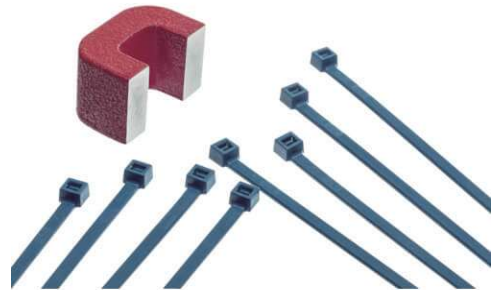

# Metal Detectable Cable Ties

**TUFMPDCT100**

Tuff Stuff Metal Detectable Cable Ties are specifically designed to enable even small 'cut-off' sections of the tie to be detected by standard metal-detecting equipment

<b>PART NUMBER</b>	TUFMPDCT100
<b>DESCRIPTION</b>	Metal Particle Detectable Cable Tie
<b>SIZE</b>	100mm x 2.5mm
<b>PACK QTY</b>	100
<b>PRICING UNIT</b>	Pack

36 Terrence Road  
Brendale Q 4500  
☎ +61 7 3881 6115  
✉ sales@gtsonline.com.au  
🌐 gtsonline.com.au