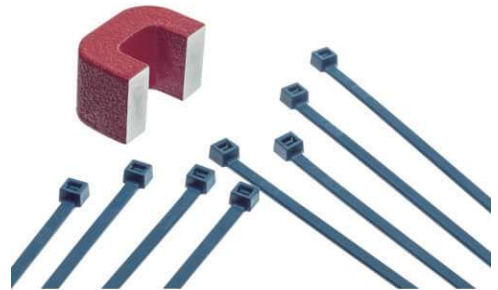

# Metal Detectable Cable Ties

**TUFMPDCT280**

Tuff Stuff Metal Detectable Cable Ties are specifically designed to enable even small 'cut-off' sections of the tie to be detected by standard metal-detecting equipment

<b>PART NUMBER</b>	TUFMPDCT280
<b>DESCRIPTION</b>	Metal Particle Detectable Cable Tie
<b>SIZE</b>	280mm x 4.5mm
<b>PACK QTY</b>	100
<b>PRICING UNIT</b>	Pack

36 Terrence Road  
Brendale Q 4500  
☎ +61 7 3881 6115  
✉ sales@gtsonline.com.au  
🌐 gtsonline.com.au