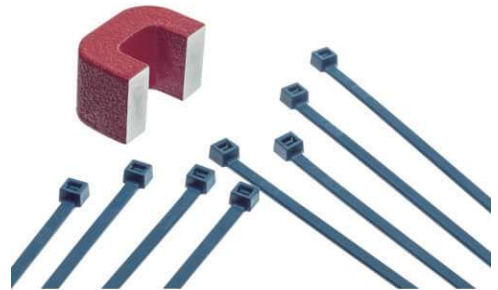

# Metal Detectable Cable Ties

**TUFMPDCT190**

Tuff Stuff Metal Detectable Cable Ties are specifically designed to enable even small 'cut-off' sections of the tie to be detected by standard metal-detecting equipment

<b>PART NUMBER</b>	TUFMPDCT190
<b>DESCRIPTION</b>	Metal Particle Detectable Cable Tie
<b>SIZE</b>	190mm x 4.5mm
<b>PACK QTY</b>	100
<b>PRICING UNIT</b>	Pack

36 Terrence Road  
Brendale Q 4500  
☎ +61 7 3881 6115  
✉ sales@gtsonline.com.au  
🌐 gtsonline.com.au