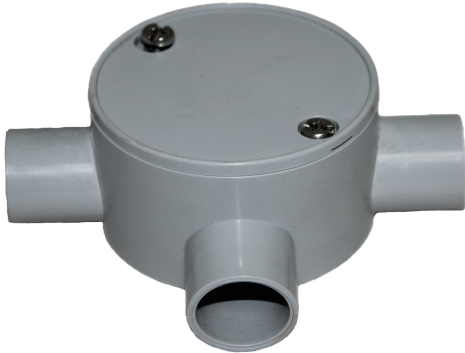

## Product Data Sheet

JB320C

20mm Three Way Shallow J/B

### Primary

Product brand

Range of Product

Rylec

Series "JB" PVC J'Box

### Profile

Material PVC (Polyvinyl Chloride)

Diameter 20mm entry

Shape Round

Colour Grey

36 Terrence Road

Brendale Q 4500

☎ +61 7 3881 6115