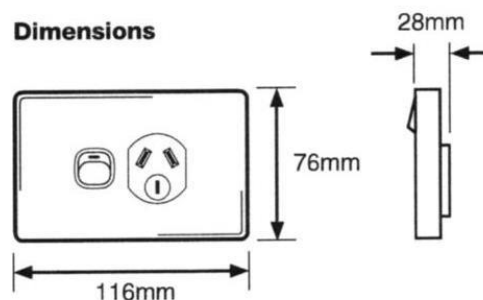

PRODUCT DATA AND APPLICATION SHEET

PRODUCT NAME **Crystal Range Double & Single Power Point (Horizontal)**

PRODUCT CODE GPO2/DS, GPO2X/DS, GPO1/DS, GPO2/DB, GPO2X/DB, GPO1/DB, GPO2/SB, GPO2X/SB, GPO1/SB

DESCRIPTION Tesla Crystal GPO Range

BOX QUANTITY 10 **OUTER QUANTITY** 100

FEATURES

- Extra Switch Variants
- Horizontal Mount
- 84mm Mounting Centers
- Terminals Suit 4 x 2.5mm² Cable
- No special brackets required for mounting
- Available in White or Black Acrylic Cover

Dimensions

Specifications
Operational Voltage: 250V AC 50Hz
Dimensions: 116mm x 76mm
AS/NZS 3112:2004 + A1
Approval No: SGS/142030-EA

Standard Size Classic Double Power Point – Horizontal Mounting				
Product Code	Length	Width	Depth	Mounting Centre
All Products	116mm	76mm	28mm	84mm
GPO2/DS GPO2/DB, GPO2/SB	Twin Switch Socket Outlet, 250V/10A			
GPO2X/DS GPO2X/DB, GPO2X/SB	Twin Switched Socket Outlet, 250V/10A, With extra Switch			
GPO1/DS GPO1/DB, GPO1/SB	Single Switched Socket Outlet, 250V/10A			