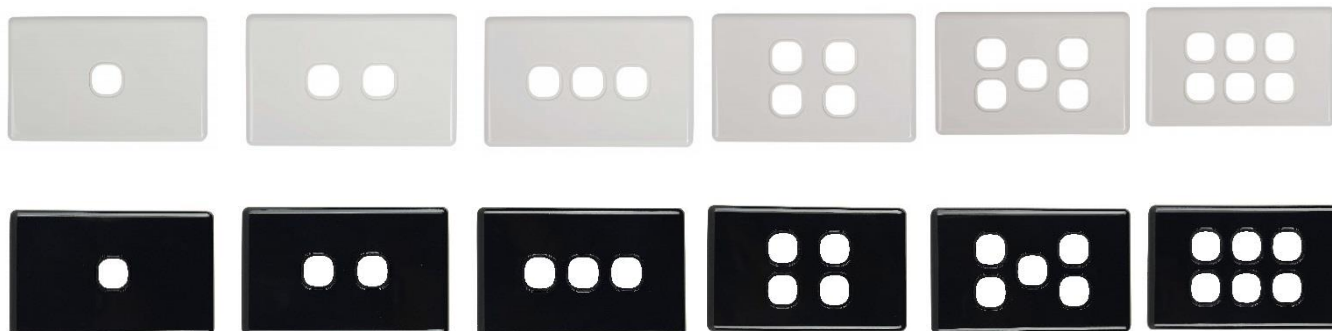

PRODUCT DATA AND DATA SHEET

PRODUCT NAME	Slimline Grid and Plates – White and Black		
PRODUCT CODE	N/SW1PL, N/SW2PL, N/SW3PL, N/SW4PL, N/SW5PL, N/SW6PL N/1GSWPL/BLK, N/2GSWPL/BLK, N/3GSWPL/BLK, N/4GSWPL/BLK, N/5GSWPL/BLK, N/6GSWPL/BLK		
BOX QUANTITY	25	OUTER QUANTITY	250

FEATURES

- Available in 1,2,3,4,5 and 6 gang combinations
- Horizontal and vertical mount
- Flush type single pole, single way switches.
- 84mm mounting centers
- Terminals suit 4 x 1.5mm² cable
- No special brackets required for mounting
- Metal cover finishes: MS-Matt Silver, SP-Silver Plastic

WARRANTY

- 5 Years

APPLICATIONS

- This Product is recommended for residential and commercial environments. Grid and Plates from one to six gang are a perfect product for the home or office. These covers not only hide all mounting holes for the attractive look, the grid plates are easily removed to enable you to paint right to the edge without having to worry about marking the plate. Grid and plates can be mixed and matched to match your décor.

FEATURES

- Interchangeable
- Easy install
- Horizontal, Vertical

Standard Size – Horizontal or Vertical Mounting				
Product Code	Length	Width	Depth	Mounting Centre's
All Products	74mm	116mm	25mm	84mm apart