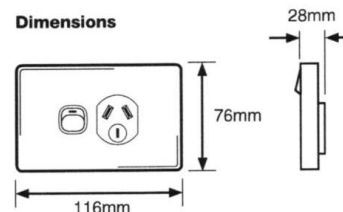

PRODUCT DATA AND APPLICATION SHEET

PRODUCT NAME **Classic Single Power Point
(Horizontal/Vertical)**

PRODUCT CODE GPO1, GPO1X, GPO1V, GPO1/15

DESCRIPTION Tesla Classic Single GPO

BOX QUANTITY 10 **OUTER QUANTITY** 100

FEATURES

- Available in single and twin variants
- Extra switch variants
- Available in 10A and 15A
- Horizontal & Vertical mount
- 84mm mounting centres
- Terminals suit 4 x 2.5mm² cable
- No special brackets required for mounting
- Metal cover finishes: MS – Matt Silver, SP – Silver Plastic, MG – Gold

Specifications
Operational Voltage: 250V a.c. 50Hz
Dimensions: 116mm x 76mm
AS/NZS 3112:2004 +A1
Approval No: SGS/142030-EA
Standard Colours: White

APPLICATIONS

- This product is recommended for residential and commercial environments

Standard Size Classic Single Power Point - Horizontal Mounting				
Product Code	Length	Width	Depth	Mounting Centres
All Products	116mm	76mm	28mm	84mm
GPO1	Single Switched Socket Outlet, 250V/10A			
GPO1V	Vertical Single Switched Socket Outlet, 250V/10A			
GPO1X	Single Switched Socket Outlet, 250V/10A, with extra switch			
GPO1/15	Single Switched Socket Outlet, 250V/15A			