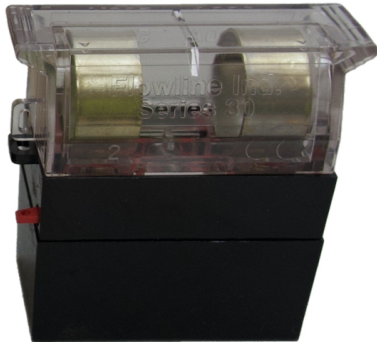

## Product Data Sheet

E1037AIBC

80amp service fuse clear - NO FUSE BW

### Primary

Range of Product

Fuse

### Profile

Type 500v, 100a, 30mm fuse link diameter

Connection Back wire

Cable size 35 sq mm

Pack Size 20

36 Terrence Road

Brendale Q 4500

+61 7 3881 6115